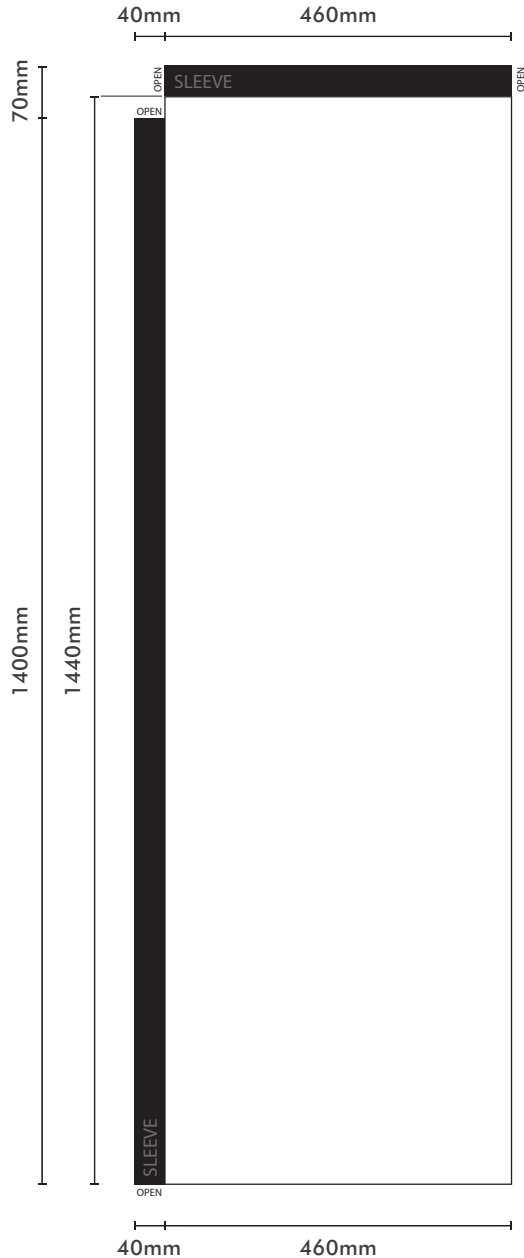

SUCTION CAP BANNER WINDOW HANG

⊕ Zoom in to view your artwork (Ctrl+equal sign)